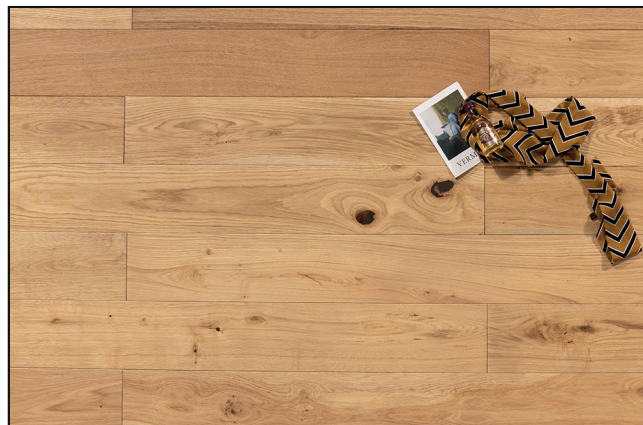

FLOORING REVOLUTION

Soft Linen Oak

Product Description

Our Soft Linen Oak is a quality engineered wood floor that is as durable as it is beautiful with its light brown tones that add a welcoming feel to many rooms in your home. With an expertly brushed and oiled 3mm solid top layer ensure Soft Linen Oak will keep its timeless looks for years to come, this flooring is designed to offer great stability and durability even in the busiest areas.

Range Details	Properties	Technical Data	Technical Specification
Construction	1 strip multilayer	Fire Certification	Dfl-s1
Top Layer	3mm	Slip Resistance	0.4-0.6
Finish	Brushed & UV Oiled	Breaking Strength	3N
Thickness (mm)	14mm	PCP Content	PCP < 5 x 10 ⁻⁶ n
Board Width (m)	190mm	Wear Resistance	5000rEN 660-
Board Length (m)	1900mm	Formaldehyde Rating	≤0,008 mg/m ³
Species	Oak	VOC Emissions Rating	≤ 5 ppm
Pack Coverage	2.166M2		
Boards per Pack	6		
Wood Origin	Europe		
Wood Grade	Rustic		

Installation Guidance	Properties
Joining Method	Tongue & Groove
Acclimatisation Time	48-72 hour
Expansion Gap	±0.02
Suitable for Underfloor Heating?	Suitable